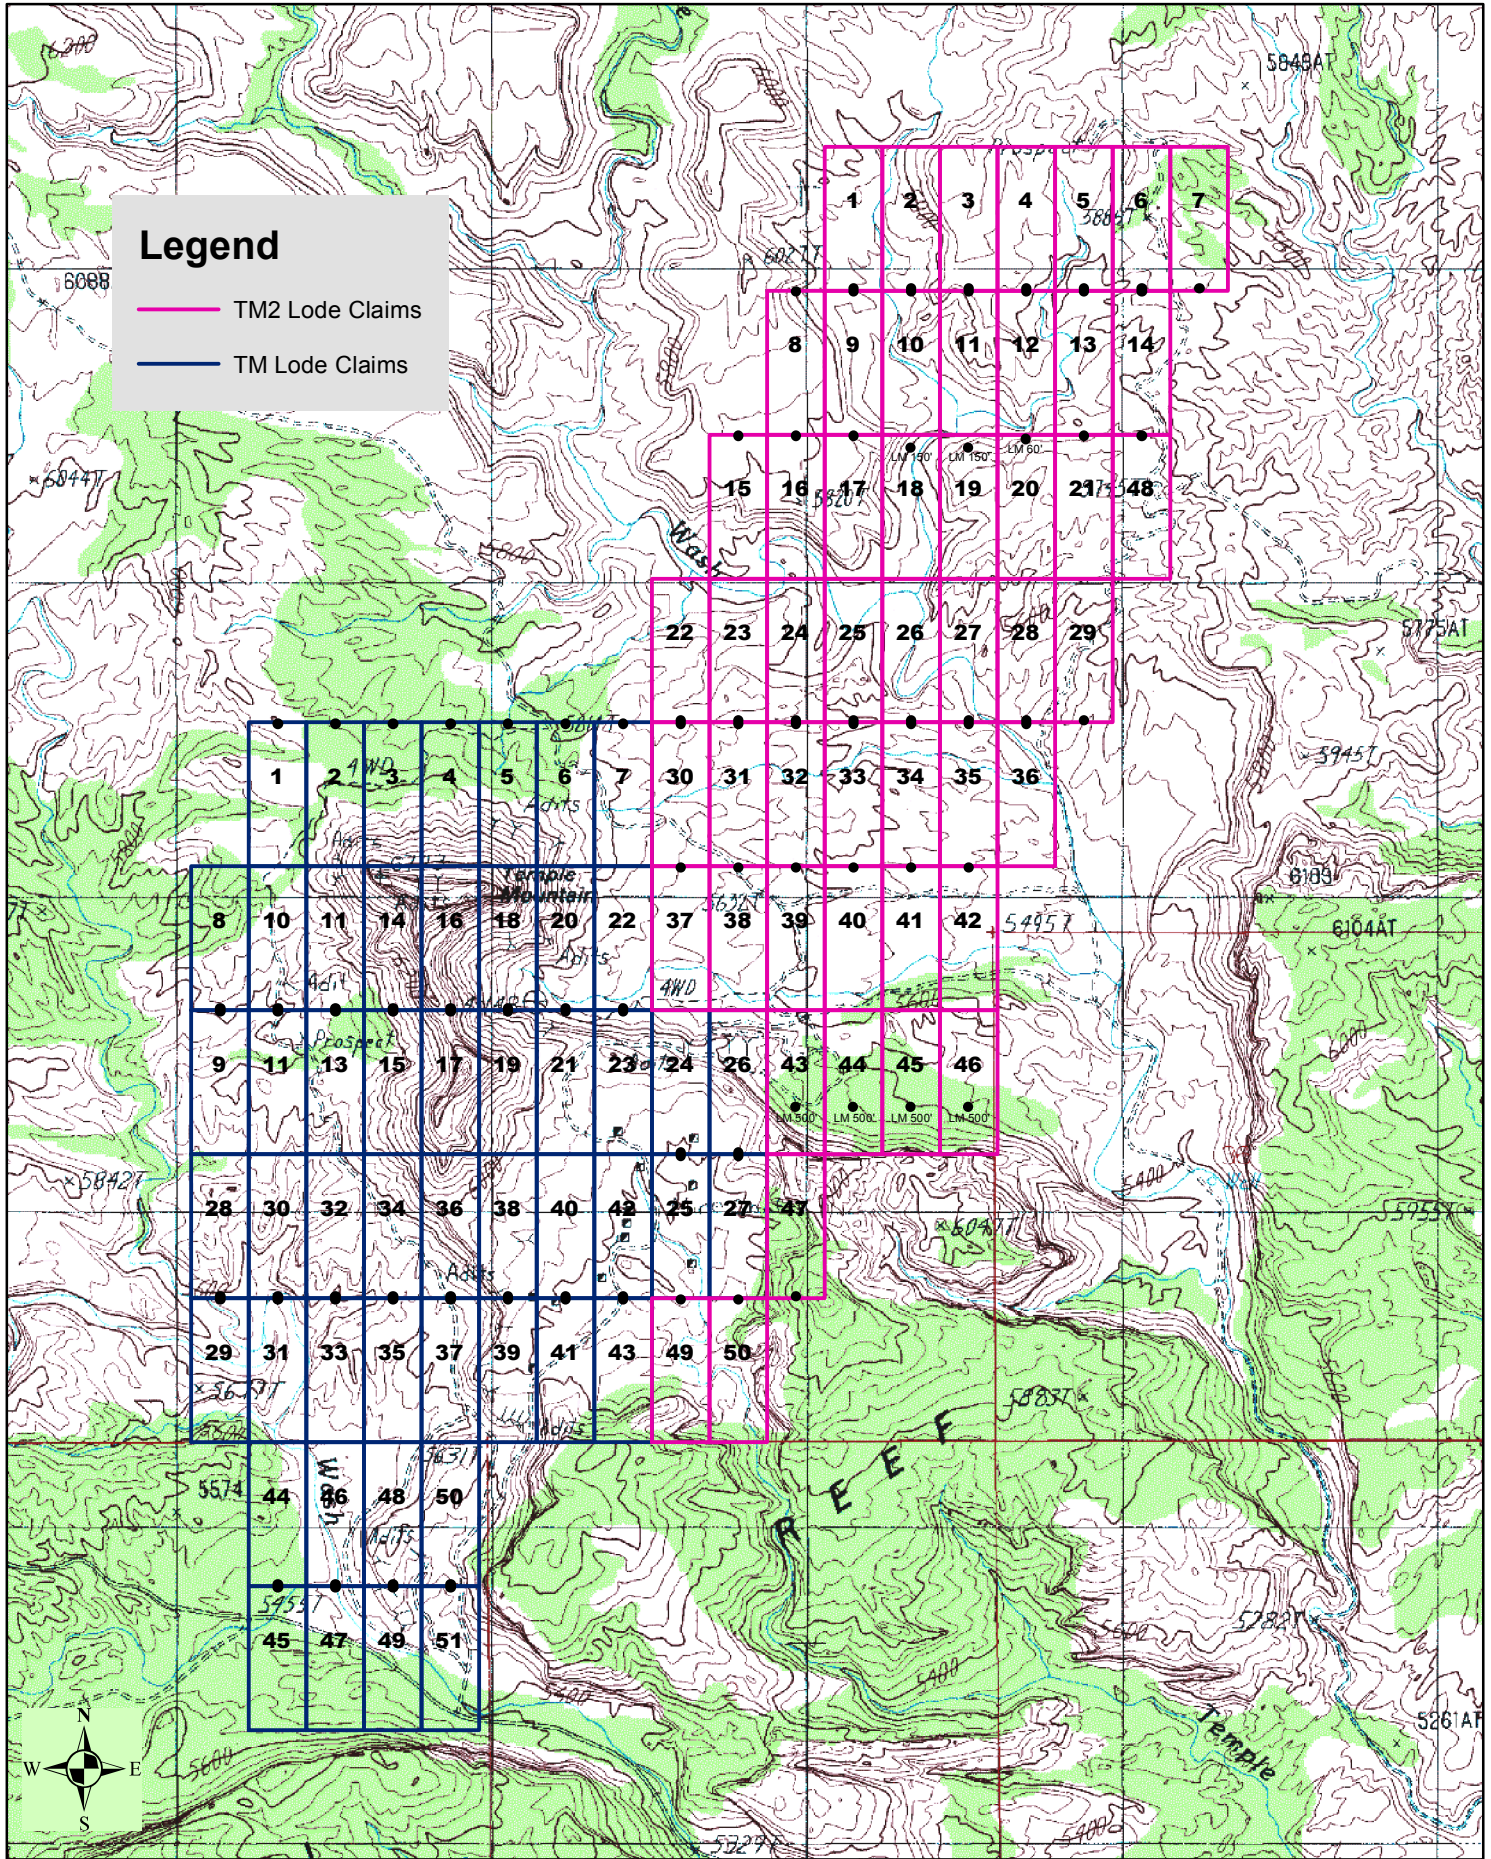

Legend

- TM2 Lode Claims
- TM Lode Claims

Carlton Trend Mining Services
Elko, Nevada
May, 2019

1:24,000

**TM 1-51 and TM2 1-50 Lode Claims
T.24&25.,R.11E., Emery County, Utah**